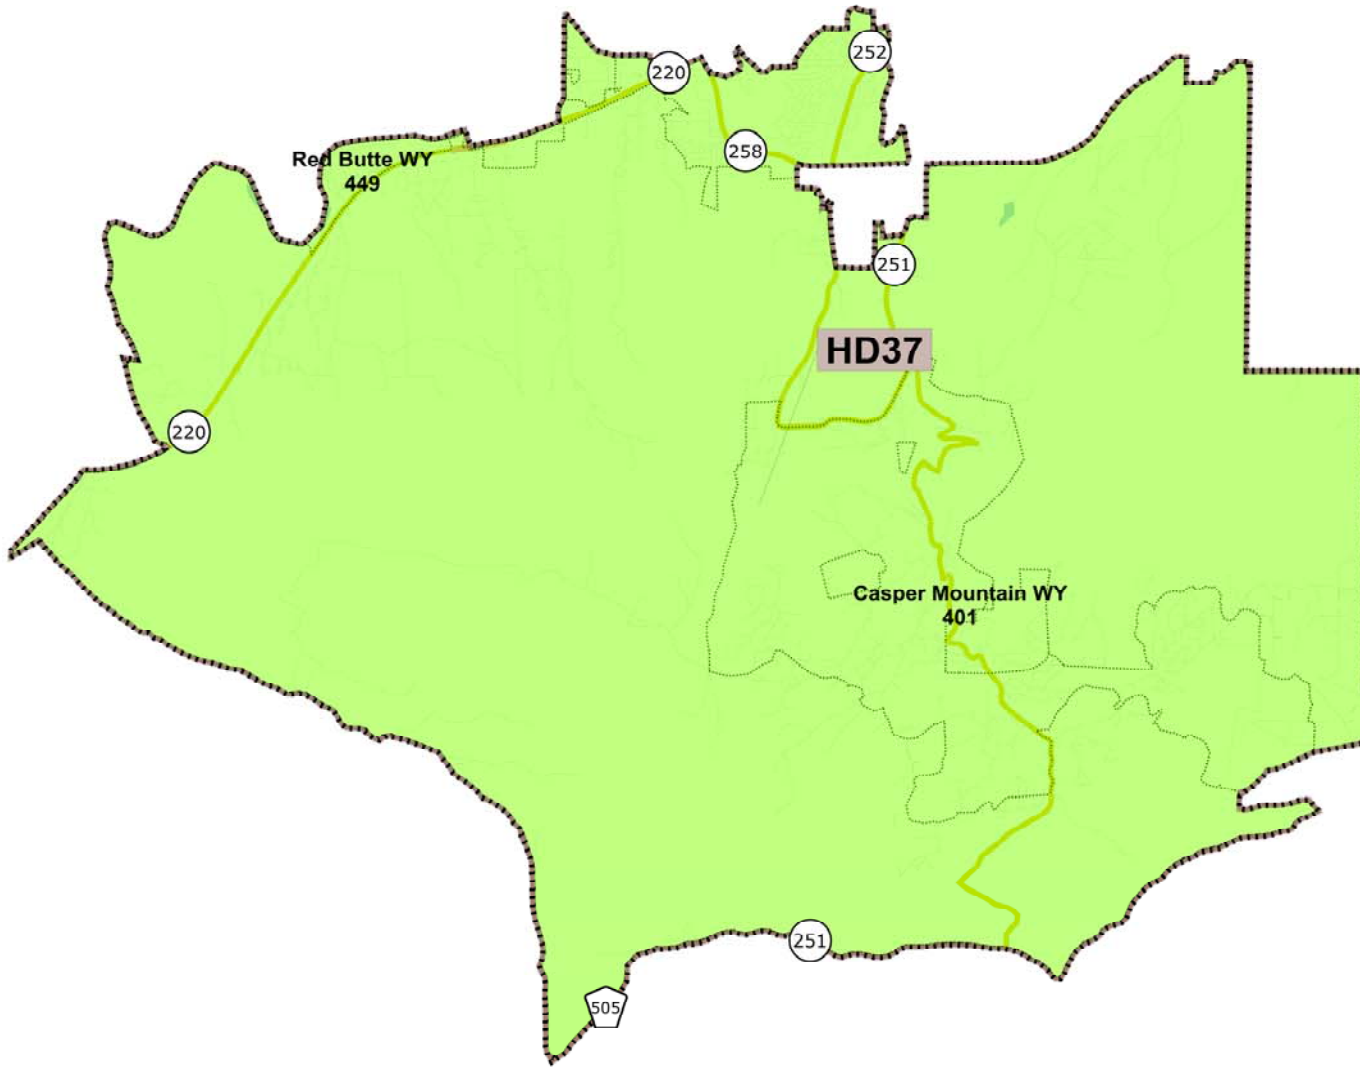

# District: HD37

Field	Value
District	HD37
Population	9167
Deviation	-227
% Deviation	-2.42%
White	8830
% White	96.32%
Black	25
% Black	0.27%
American Indian	48
% American Indian	0.52%
Asian	48
% Asian	0.52%
Hawaiian	2
% Hawaiian	0.02%
Other	72
% Other	0.79%
Hispanic Origin	285
% Hispanic Origin	3.11%