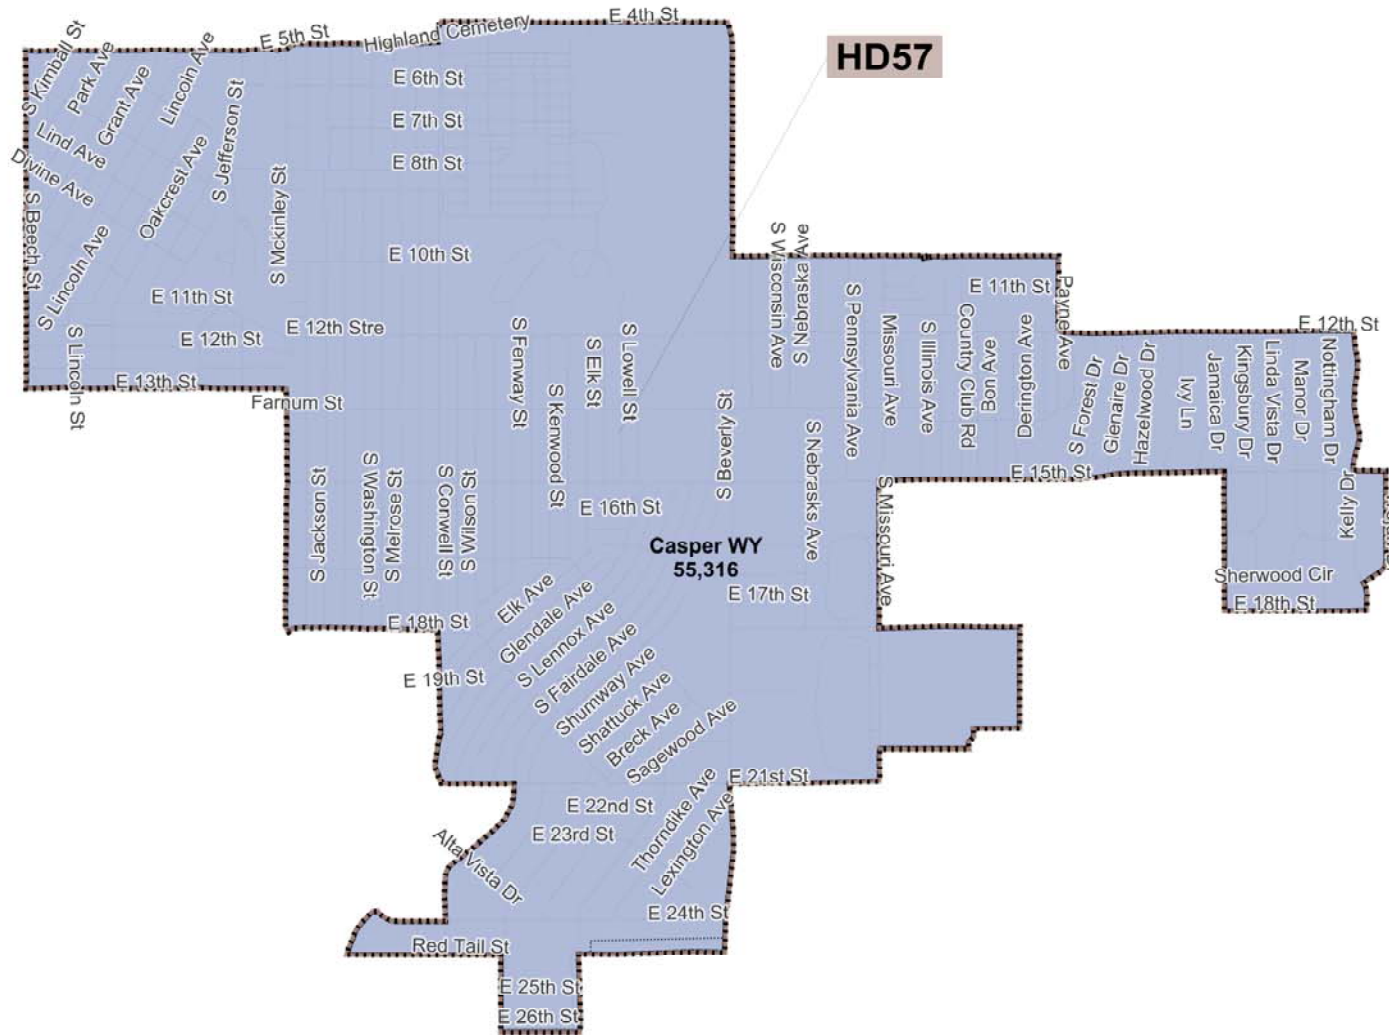

# District: HD57

Field	Value
District	HD57
Population	9200
Deviation	-194
% Deviation	-2.07%
White	8326
% White	90.5%
Black	137
% Black	1.49%
Amndian	77
% Amndian	0.84%
Asian	92
% Asian	1%
Hawaiian	3
% Hawaian	0.03%
Other	243
% Other	2.64%
Hispanic Origin	751
% Hispanic Origin	8.16%